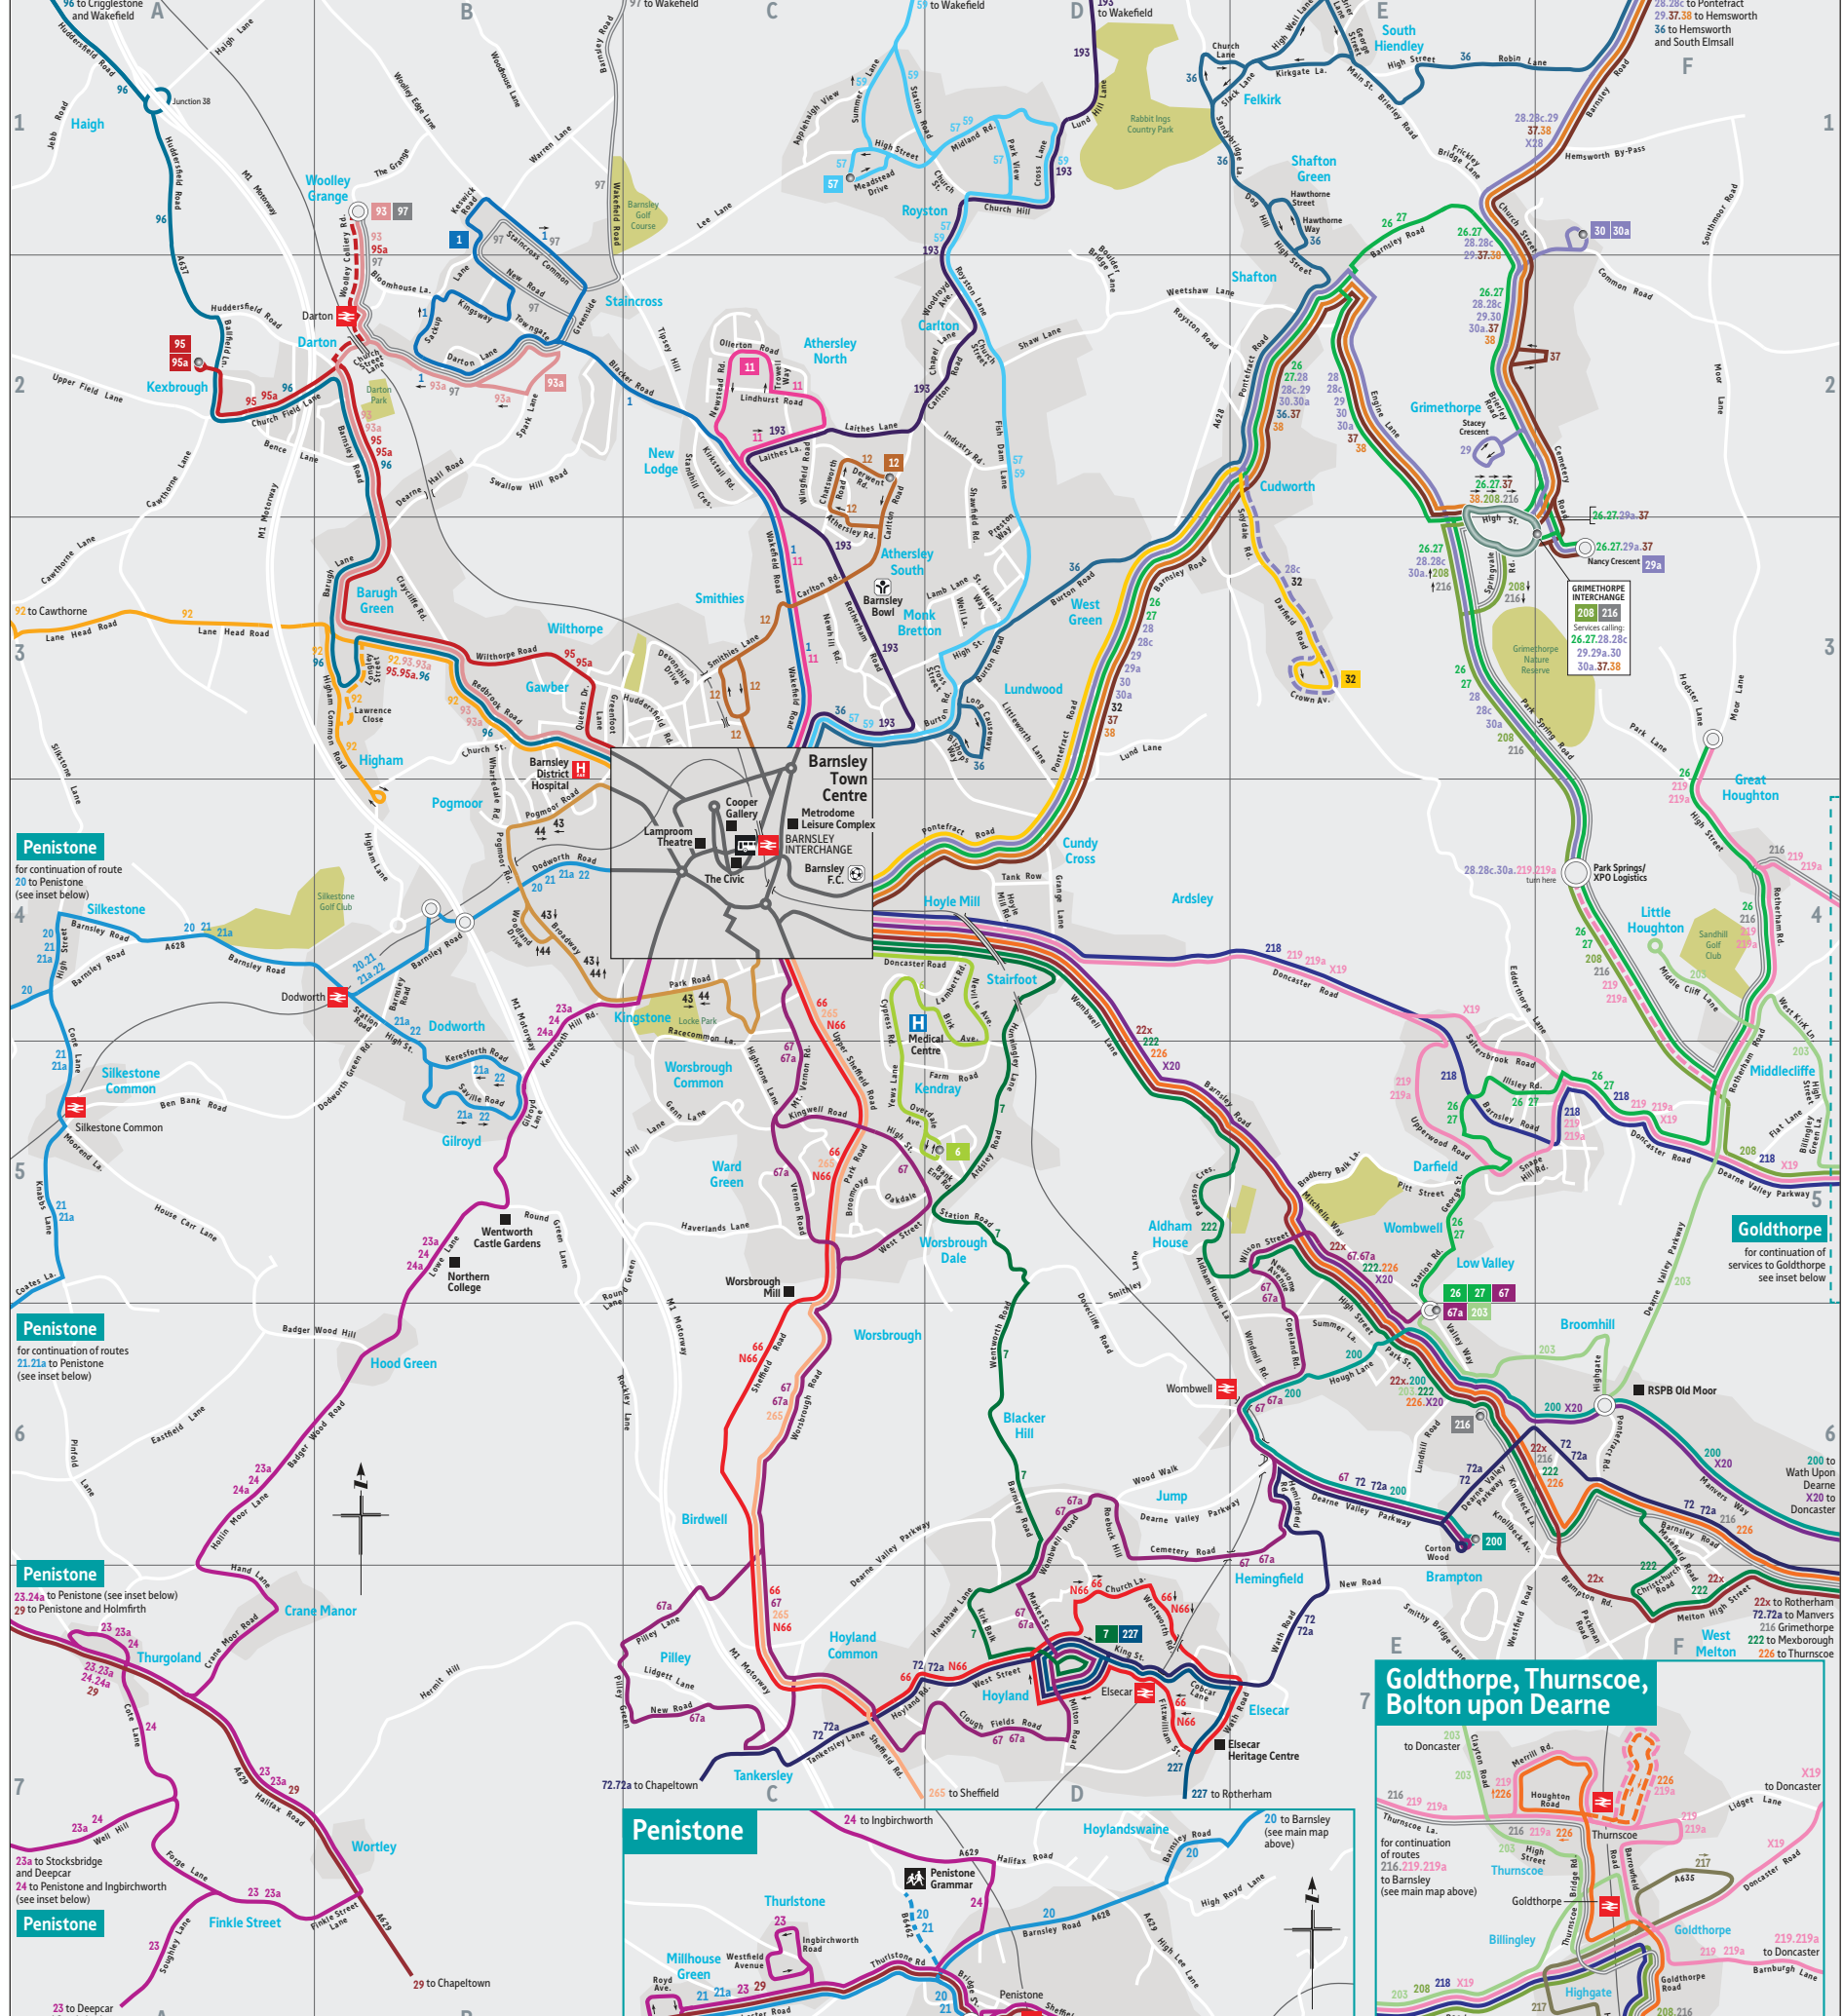

All information is correct as at January 2017

Barnsley's Frequent Bus Network

1	96
6	193
7	203
11	217
12	218
20.21.21a.22	219.219a.X19
22x	200
23.23a.24.24a	208
26.27	220
28.28c.29.29a.30.	222
30a Sundays only	226
29	229
32	265
35.36	227
37	265
38	X20
43.44	Cross boundary/ Infrequent services 29.35.35.36.37.216
57.59	Certain journeys
66.N66	Route Terminus
67.67a	Bus runs in direction of arrow
72.72a	Bus Interchange
92	
93.93a	
95.95a	

20/21 219
 34
 34
 34

Produced by FWT 21.12.16 www.fwt.co.uk

Index to Places Served

A Aldham House Ardley Athersley North Athersley South	D5 D4 C2 C3	C Carlton Crane Manor Cubley	A7 C2 A2	H Haigh Hemingfield Higham Highgate	A1 E7 B3	L Little Houghton Low Valley Lundwood	F4 E5 D3	S Shafton Shafton Green Silkestone Silkestone Common Smithies South Hindley Springvale	E2 E1 A4 A5 C3 E1	W Ward Green West Green West Melton Wilthorpe Wombwell Woolley Grange Worsbrough Worsbrough Common Worsbrough Dale Wortley	C5 D3 F7 B3 E5 B1 C6 C5 D5 B7
B Barnsley Hospital Barugh Green Billingley	B3 B3 B3	D Darfield Darton Dodworth	E5 B2 B4	J Jump K Kendray Kexbrough Kingstone	D6 C5 A2 B4	M Middlecliffe Millhouse Green Penistone Inset	F5 C3	T Tankersley Thurgoland Thurstone	C7 A7		
P Penistone Barugh Green Billingley	D5 D4 C2 C3	E Elsecar	E7	O Oxspring	D4	N New Lodge	C2	T Tankersley Thurgoland Thurstone	C7 A7		
R Royston	C1	F Finkle Street	A7	P Pilley Pogmoor	C7 B4	O Oxspring	Penistone Inset	T Tankersley Thurgoland Thurstone	C7 A7		
G Gawber Gilyroyd Great Houghton Grimthorpe	B3 B5 F4 E2	G Goldthorpe Inset	C6 D6	R Royston	C1	N New Lodge	C2	T Tankersley Thurgoland Thurstone	C7 A7		