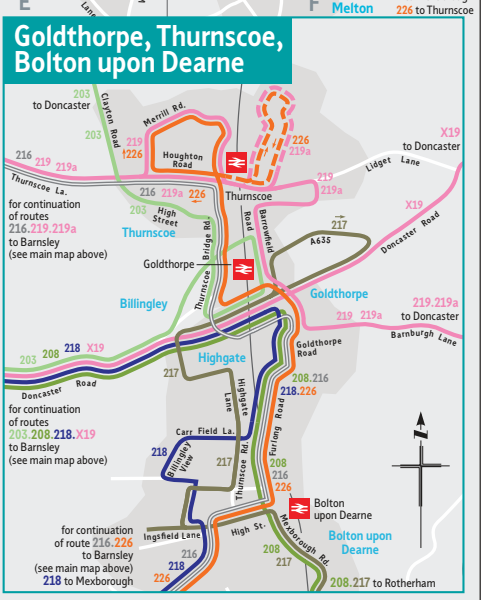

All information is correct as at January 2017

Barnsley's Frequent Bus Network

1	96
6	193
7	203
11	217
12	218
20.21.21a.22	219.219a.X19
22x	200
23.23a.24.24a	208
26.27	220
28.28c.29.29a.30.	222
30a Sundays only	226
29	229
32	265
35.36	227
37	265
38	X20
43.44	Cross boundary/ Infrequent services 29.35.35.36.37.216
57.59	Certain journeys
66.N66	Route Terminus
67.67a	Bus runs in direction of arrow
72.72a	Bus Interchange
92	
93.93a	
95.95a	

20/21 219
 34
 34
 34

Produced by FWT 21.12.16 www.fwt.co.uk

Index to Places Served

A Aldham House Ardley Athersley North Athersley South	D5 D4 C2 C3	C Carlton Crane Manor Cubley	A7 C2 A2	H Haigh Hemingfield Higham Highgate	A1 E7 B3	L Little Houghton Low Valley Lundwood	F4 E5 D3	S Shafton Shafton Green Silkestone Silkestone Common Smithies South Hindley Springvale	E2 E1 A4 A5 C3 E1	W Ward Green West Green West Melton Wilthorpe Wombwell Woolley Grange Worsbrough Worsbrough Common Worsbrough Dale Wortley	C5 D3 F7 B3 E5 B1 C6 C5 D5 B7
B Barnsley Hospital Barugh Green Billingley	B3 B3 B3	D Darfield Darton Dodworth	E5 B2 B4	J Jump K Kendray Kexbrough Kingstone	D6 C5 A2 B4	M Middlecliffe Millhouse Green Penistone Inset	F5 C3	T Tankersley Thurgoland Thurstone	C7 A7		
P Penistone Barugh Green Billingley	D5 D4 C2 C3	E Elsecar	E7	O Oxspring	D4	N New Lodge	C2	T Tankersley Thurgoland Thurstone	C7 A7		
R Royston	C1	F Finkle Street	A7	P Pilley Pogmoor	C7 B4	O Oxspring	Penistone Inset	T Tankersley Thurgoland Thurstone	C7 A7		
G Gawber Gilyroyd Great Houghton Grimthorpe	B3 B5 F4 E2	G Goldthorpe Inset	C6 D6	R Royston	C1	N New Lodge	C2	T Tankersley Thurgoland Thurstone	C7 A7		