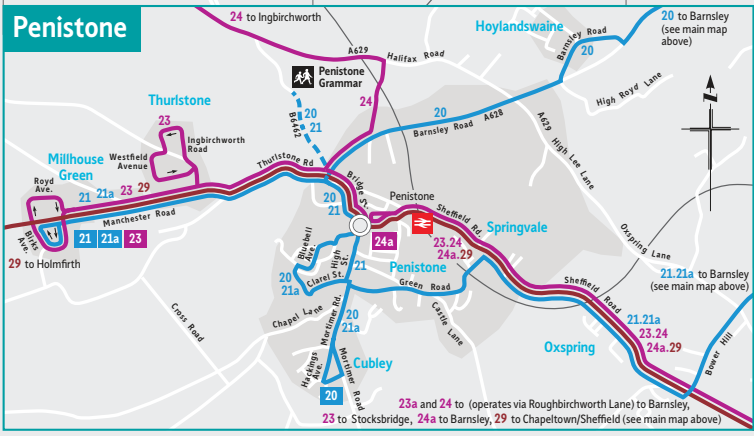

All information is correct as at January 2017

Barnsley's Frequent Bus Network

1	96
6	193
7	203
11	217
12	218
20.21.21a.22	219.219a.X19
22x	200
23.23a.24.24a	208
26.27	220
28.28c.29.29a.30.	222
30a Sundays only	226
29	229
32	265
35.36	227
37	265
38	X20
43.44	Cross boundary/ Infrequent services 29.35.35.36.37.216
57.59	Certain journeys
66.N66	Route Terminus
67.67a	Bus runs in direction of arrow
72.72a	Bus Interchange
92	
93.93a	
95.95a	

20/21 219
 34
 34
 34

Produced by FWT 21.12.16 www.fwt.co.uk

Index to Places Served

A Aldham House Ardley Athersley North Athersley South	D5 D4 C2 C3	C Carlton Crane Manor Cubley	A7 C2 A2	H Haigh Hemingfield Higham Highgate	A1 E7 B3	L Little Houghton Low Valley Lundwood	F4 E5 D3	S Shafton Shafton Green Silkestone Silkestone Common Smithies South Hindley Springvale	E2 E1 A4 A5 C3 E1	W Ward Green West Green West Melton Wilthorpe Wombwell Woolley Grange Worsbrough Worsbrough Common Worsbrough Dale Wortley	C5 D3 F7 B3 E5 B1 C6 C5 D5 B7
B Barnsley Hospital Barugh Green Billingley	B3 B3 B3	D Darfield Darton Dodworth	E5 B2 B4	J Jump K Kendray Kexbrough Kingstone	D6 C5 A2 B4	M Middlecliffe Millhouse Green Penistone Inset	F5 C3	T Tankersley Thurgoland Thurstone	C7 A7		
P Penistone Barugh Green Billingley	D5 D4 C2 C3	E Elsecar	E7	O Oxspring	D4	N New Lodge	C2	T Tankersley Thurgoland Thurstone	C7 A7		
R Royston	C1	F Finkle Street	A7	P Pilley Pogmoor	C7 B4	O Oxspring	Penistone Inset	T Tankersley Thurgoland Thurstone	C7 A7		
G Gawber Gilyroyd Great Houghton Grimthorpe	B3 B5 F4 E2	G Goldthorpe Inset	C6 D6	R Royston	C1	N New Lodge	C2	T Tankersley Thurgoland Thurstone	C7 A7		